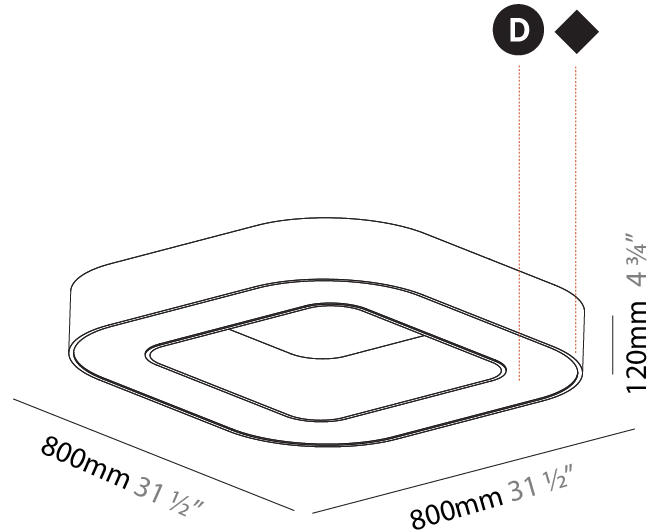

1. To build a product code in our configurator select the specify button on the base model # product page
2. To build a manual product code on this datasheet choose from the options listed below in blue font and add the suffix to the base model #

GENERAL

Series: Glorious
Subseries: Glorious Quantum
Brand: Prolicht
Division: Architectural
Mounting Type: Surface
Mounting Location: Ceiling
Subcategory: Ambient

PHYSICAL

Shape: Square
Length (mm): 800
Length (in): 31 1/2
Width (mm): 800
Width (in): 31 1/2
Height (mm): 120
Height (in): 4 3/4
Light Distribution: Direct
Weight (kg): 9.04
Weight (lbs): 19.92
Diffuser: PMMA - Opal or Micro-Prism
Fixture Finish: SSR / BKV / CWI / CRY / HAB / UFT / ITA / RUA / FTG / MYG / LOD / PUS / FRO / FUP / KIA / POP / BLS / SPG / MEY / GOH / GUM / CHC / COM / ABZ / JAG / OBR / MOS / ROR
Fixture Material: Aluminum

ELECTRICAL

Lamp Type: LED (Zhaga Standard)
Input Wattage (W): 40
Total Output Wattage (W): 32 / 25.6 (3500K)
Dimming: Non-Dimming / Phase Dimming (120Vac only) / 0-10V Dimming
Driver Included: Yes
Driver Location: Integrated
Driver Type: Constant Current - 120 / 277Vac
Driver Class: Class 2
Input Voltage (V): 120 - 277
Constant Current (MA): 350 / 800 (3500K)

LED

Color Temperature (°K): 3000 / 3500 / 4000
Max. Delivered Lumen (lm): 3690 / 3822 / 3900
CRI: >80 CRI
Efficiency (%): 65
Lamp Life (hrs): 50000

OPTICAL

RATINGS AND CERTIFICATIONS

Certified By: Certified for North American Standards
IP rating: IP20